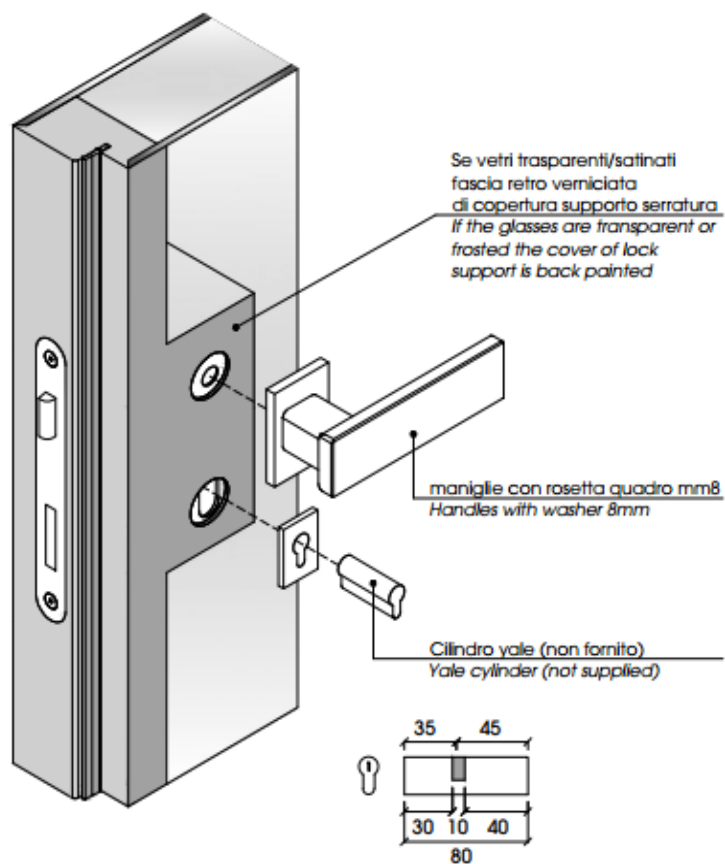

**SUPPORTO SERRATURA:**  
Laccato opaco in finitura uguale al telaio dell'anta

**SUPPORT HANDLE:**  
Matt lacquered same finish like's door frame

CHIUSURE  
CLOSURES

Serratura magnetica per sola maniglia Magnetic lock for handle only	
Articolo Article	SO-SM1

Serratura magnetica con nattolino (wc) Magnetic lock with latch (wc)	
Articolo Article	SO-SM3

Laccato opaco in finitura uguale al telaio dell'anta  
Matt lacquered same finish like's door frame

Serratura magnetica con cilindro di sicurezza / chiave piatta Magnetic lock with security cylinder / flat key	
Articolo Article	SO-SM7

Nichel opaco  
Matt nickel

Accessories

ELECTRICAL OPENING for Push and Pull doors

MAGNETIC DEVICE replacing to electro magnetic-lock SO-SM1/SO-SM3/SO-SM7

RETRACTILE AIR STREAM only swing