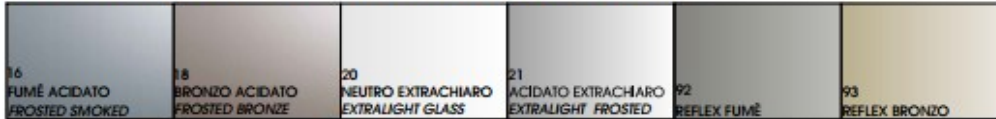

**Timber Doors** Magnetic plate locking, built in lock with flat key, built  
 in lock with latch/ Build in lock with Euro cylinder key lock

**Handles**

**Timber Doors** Chrome, Satin Chrome

Robertre, Elle, Slim, Bold, Ellesse, Dea, Zeld, Adielle +

**Non Timber Doors** Satin Chrome

Robotquattro A38-CS, Robetre A40 – CS, Elle A41– CS, Dea A44 –CS,  
 Adielle A50, Zeld A45 (Painted RAL)

**Optional**

Retractable Air Stream FZ –86 (not available in pivoting doors)

Built in Door Closer FZ—84 (only available in timber doors)

D Category Door Finishes

**D1** VETRI TRASPARENTI / SATINATI - FROSTED AND TRANSPARENT GLASSES

**D2** VETRI TRASPARENTI / SATINATI / RIFLETTENTI - FROSTED / TRANSPARENT / REFLECTIVE GLASSES