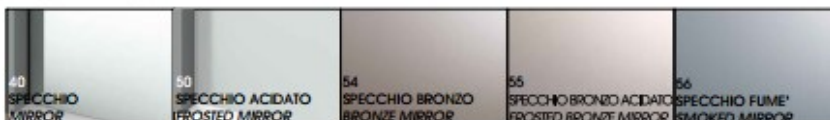

D5 SPECCHI - MIRRORS