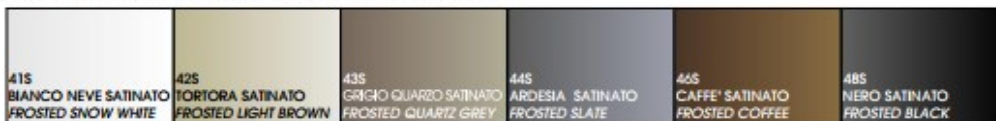

D4 VETRI RETRO VERNICIATI SATINATI - BACK-PAINTED FROSTED GLASSES