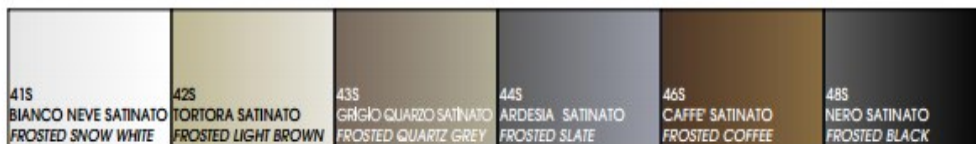

VETRI SP.4MM RETRO VERNICIATI SATINATI - BACK-PAINTED FROSTED GLASSES 4MM THICKNESS