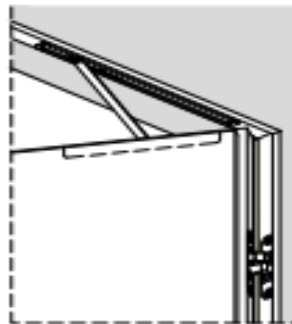

Frame available in Satin Chrome /

Insert of the handle available in any of the finishes on page 3

DOOR CLOSER only for door to pull

BUILT-IN DOOR CLOSER for aligned swing door to pull / to push

RETRACTILE AIR STREAM