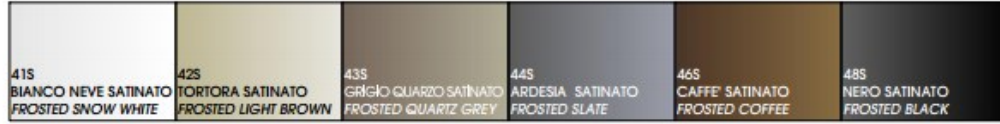

VETRI SP.4MM RETRO VERNICIATI SATINATI - BACK-PAINTED FROSTED GLASSES 4MM THICKNESS