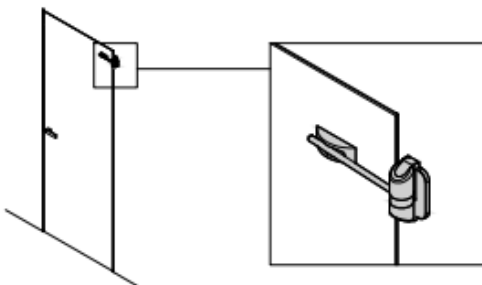

Frame available in Satin Chrome /

Insert of the handle available in any of the finishes on page 3

DOOR CLOSER only for door to pull

BUILT-IN DOOR CLOSER for aligned swing door to pull / to push

RETRACTILE AIR STREAM