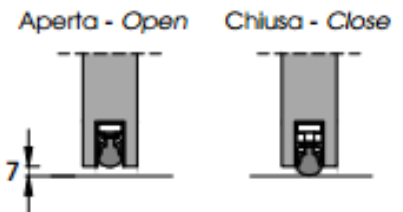

Frame available in Satin Chrome /

Insert of the handle available in any of the finishes on page 3

DOOR CLOSER only for door to pull

BUILT-IN DOOR CLOSER for aligned swing door to pull / to push

RETRACTILE AIR STREAM