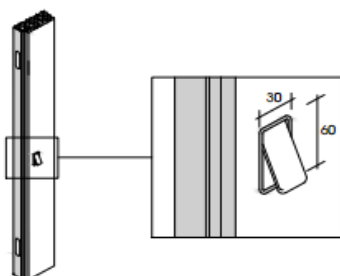

MAGNETIC DEVICE replacing to electro magnetic-lock