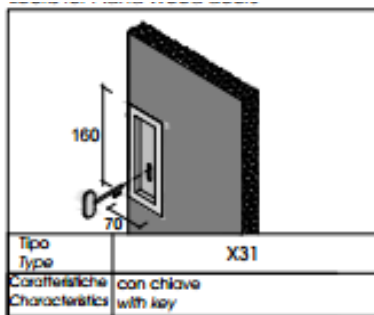

Locks for Piana Doors

Locks for Piana Wood Doors

Double Panelled Door Hinged Fixing

Outside corridor application

Inside corridor application

Middle of the application

Single Panelled Door Pivot Fixing

Cover aluminium profile