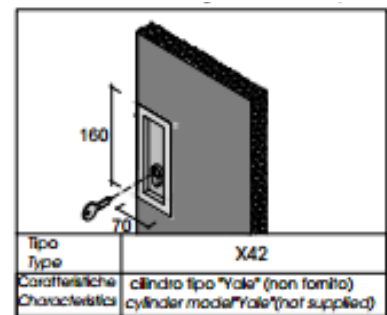

Locks for Piana Doors

Locks for Piana Wood Doors

Double Panelled Door Hinged Fixing

Outside corridor application

Inside corridor application

Middle of the application

Single Panelled Door Pivot Fixing

Cover aluminium profile