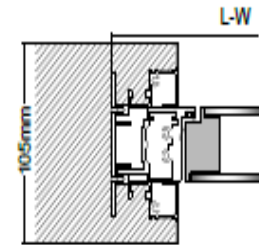

Locks for Piana Doors

Locks for Piana Wood Doors

Double Panelled Door Hinged Fixing

Outside corridor application

Inside corridor application

Middle of the application

Single Panelled Door Pivot Fixing

Cover aluminium profile