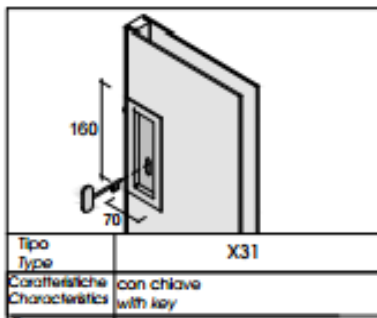

Locks for Piana Doors

Locks for Piana Wood Doors

Double Panelled Door Hinged Fixing

Outside corridor application

Inside corridor application

Middle of the application

Single Panelled Door Pivot Fixing

Cover aluminium profile