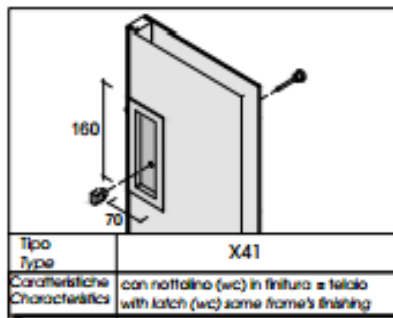

Locks for Piana Doors

Locks for Piana Wood Doors

Double Panelled Door Hinged Fixing

Outside corridor application

Inside corridor application

Middle of the application

Single Panelled Door Pivot Fixing

Cover aluminium profile