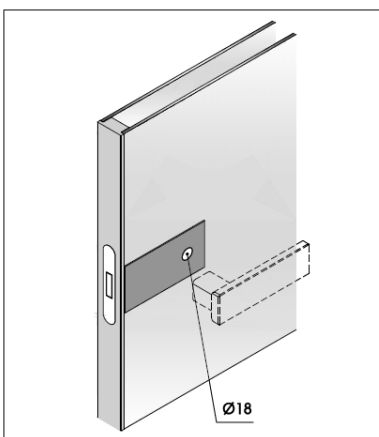

Handles Options for non-timber Doors

Robotquattro

Available in Satin Chrome

Robotre

Available in Satin Chrome

Elle

Available in Satin Chrome

Dea

Available in Satin Chrome

Zelda

Available in Satin Chrome /

Painted any RAL colour

Adielle

Frame available in Satin Chrome /

Painted any RAL colour

Insert of the handle available in any of the finishes on page 4

Maniglia Handle

Available for sliding panel door

X52 Handle

Available for special Installation pivot door