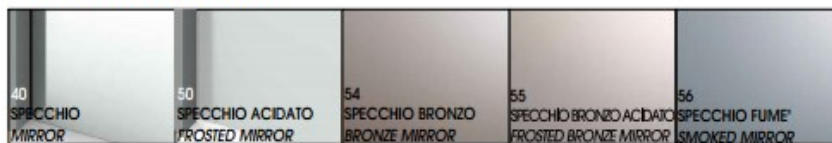

SPECCHI 4MM - MIRRORS 4MM THICKNESS