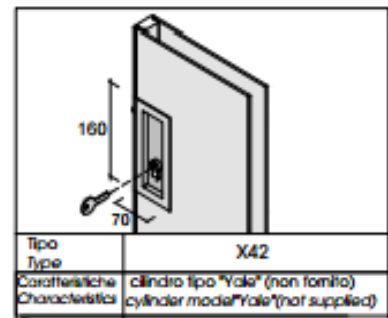

Locks for Piana Doors

Locks for Piana Wood Doors

Double Panelled Door Hinged Fixing

Outside corridor application

Inside corridor application

Middle of the application

Single Panelled Door Pivot Fixing

Cover aluminium profile