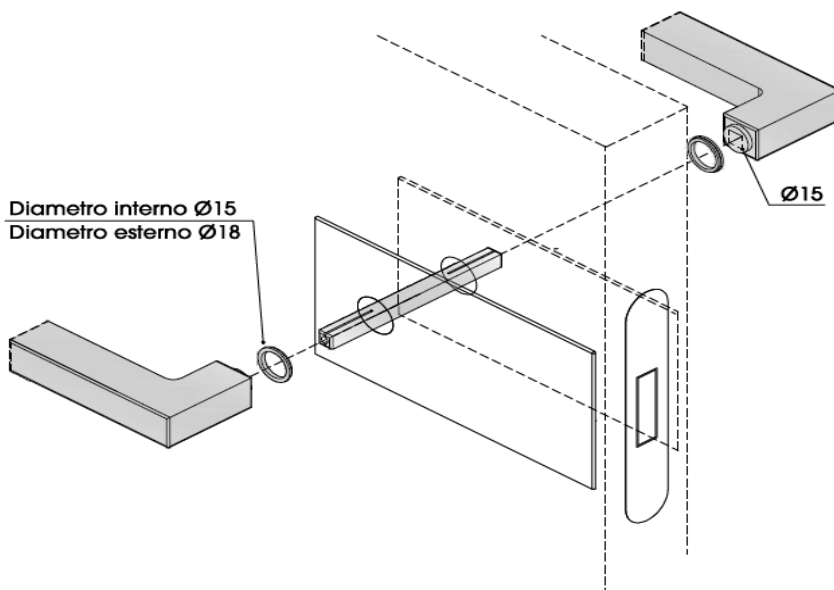

Available for sliding panel door

X52 Handle

Available for special Installation pivot door

Handles Options for timber doors

Robotquattro

Available in Satin Chrome

Elle

Available in Satin Chrome