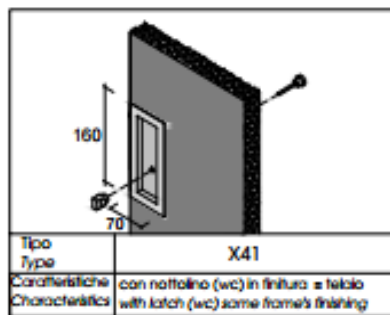

Locks for Piana Doors

Locks for Piana Wood Doors

Double Panelled Door Hinged Fixing

Outside corridor application

Inside corridor application

Middle of the application

Single Panelled Door Pivot Fixing

Cover aluminium profile