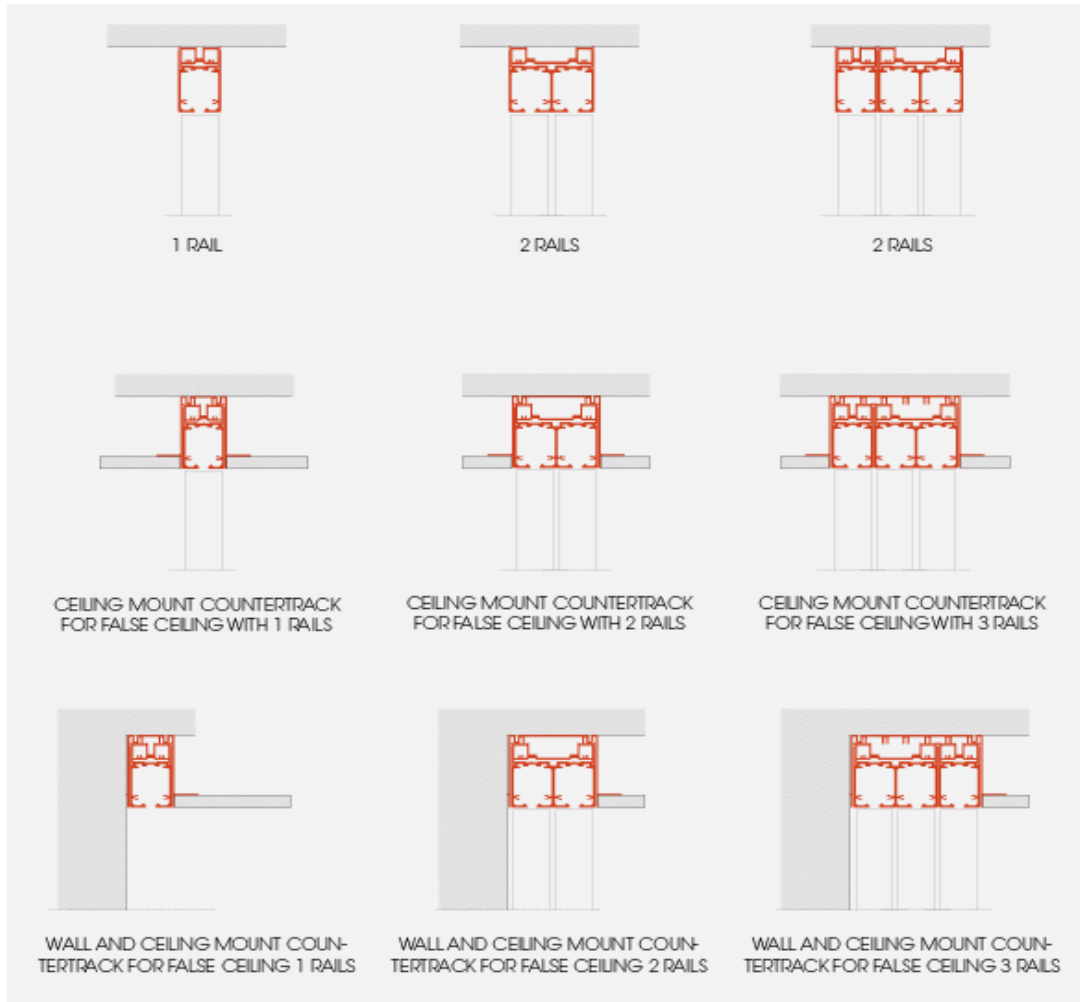

Zelda

Available in Satin Chrome

Adielle

Frame available in Satin Chrome /

Painted any RAL colour

Insert of the handle available in any of the finishes on page 4

Locks and Adjustments and additional information

Locks for Piana Doors

Locks for Piana Wood Doors

Double Panelled Door Hinged Fixing

Outside corridor application

Inside corridor application

Middle of the application

Single Panelled Door Pivot Fixing

Cover aluminium profile

Cover glass profile

LED with transformer

Door Options

Piana Band Pocket Door

Piana Basic Stone

Piana Band Hinged Door

Piana Pivot with LED Lights

Ceiling Mount Sliding Door Track