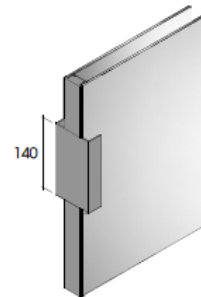

X52 Handle

Available for special Installation pivot door